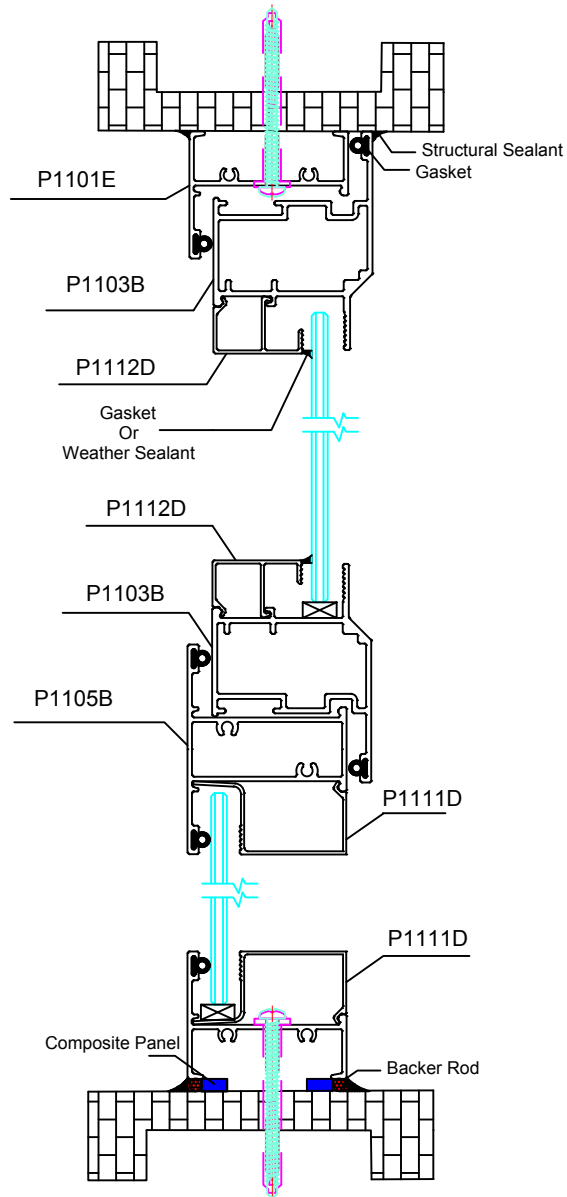

Date

Scale

As Shown

Site Name:

Location :

Drawn By :

Check By :

Receive By :

50mm Casement Window Side View (Casement + Fixed Glass)

Great Modern Co.,Ltd: @ Modern Aluminium

Phone: 09788500058,09788500059,
09784021600

Email: greatmodern62@gmail.com

Date

Scale

As Shown

Site Name:

Location :

Drawn By :

Check By :

Receive By :

50mm Casement Window Side View (Fixed Glass)

Great Modern Co.,ltd: @ Modern Aluminium

Phone: 09788500058,09788500059,
09784021600

Email: greatmodern62@gmail.com