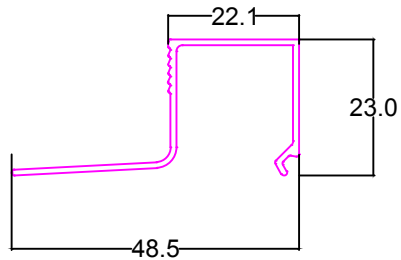

Location :

Drawn By :

Check By :

Receive By :

Aluminium Extrusion Profile

Profile	P1111K			Profile	P1112D			Profile	P1112E		
Thickness	1.0		mm	Thickness	1.0		mm	Thickness	1.0		mm
Weight	0.256		Kg/m	Weight	0.20		Kg/m	Weight	0.226		Kg/m
Powdered Coating Finished			Powdered Coating Finished			Powdered Coating Finished					
Profile			Profile			Profile					
Thickness			mm	Thickness			mm	Thickness			mm
Weight			Kg/m	Weight			Kg/m	Weight			Kg/m
Powdered Coating Finished			Powdered Coating Finished			Powdered Coating Finished					