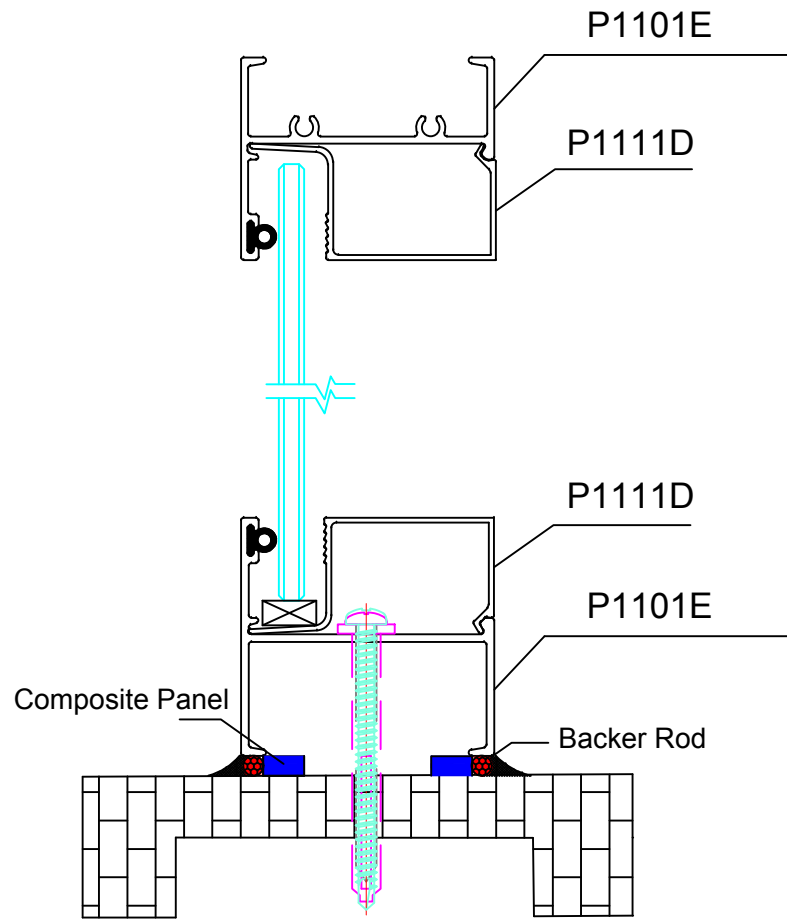

50mm Casement Window Side View (Casement + Fixed Glass)

Great Modern Co.,Ltd: @ Modern Aluminium

Phone: 09788500058,09788500059,
09784021600

Email: greatmodern62@gmail.com

Date

Scale

As Shown

Site Name:

Location :

Drawn By :

Check By :

Receive By :

50mm Casement Window Side View (Fixed Glass)

Great Modern Co.,ltd: @ Modern Aluminium

Phone: 09788500058,09788500059,
09784021600

Email: greatmodern62@gmail.com