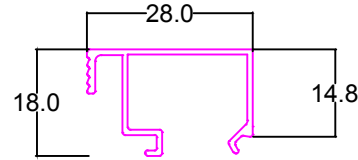

Location :

Drawn By :

Check By :

Receive By :

Aluminium Extrusion Profile

Profile	P1111K			Profile	P1112D			Profile	P1112E		
Thickness	1.0		mm	Thickness	1.0		mm	Thickness	1.0		mm
Weight	0.256		Kg/m	Weight	0.20		Kg/m	Weight	0.226		Kg/m
Powdered Coating Finished			Powdered Coating Finished			Powdered Coating Finished					
Profile			Profile			Profile					
Thickness			mm	Thickness			mm	Thickness			mm
Weight			Kg/m	Weight			Kg/m	Weight			Kg/m
Powdered Coating Finished			Powdered Coating Finished			Powdered Coating Finished					