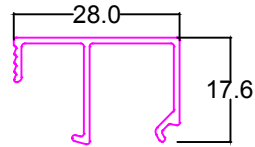

Location :

Drawn By :

Check By :

Receive By :

Aluminium Extrusion Profile

Profile	P1111K			Profile	P1112D			Profile	P1112E		
Thickness	1.0		mm	Thickness	1.0		mm	Thickness	1.0		mm
Weight	0.256		Kg/m	Weight	0.20		Kg/m	Weight	0.226		Kg/m
Powdered Coating Finished			Powdered Coating Finished			Powdered Coating Finished					
Profile			Profile			Profile					
Thickness			mm	Thickness			mm	Thickness			mm
Weight			Kg/m	Weight			Kg/m	Weight			Kg/m
Powdered Coating Finished			Powdered Coating Finished			Powdered Coating Finished					